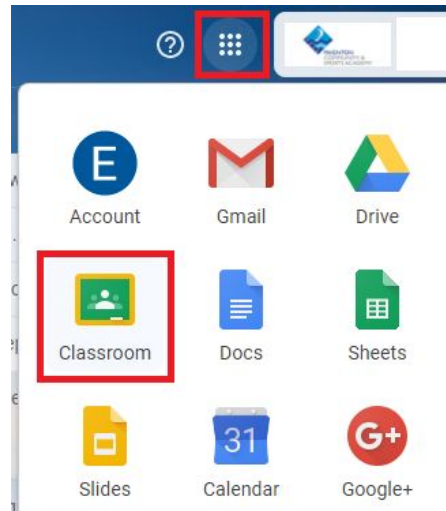

A list of google apps will be displayed. Select Google Classroom from the list