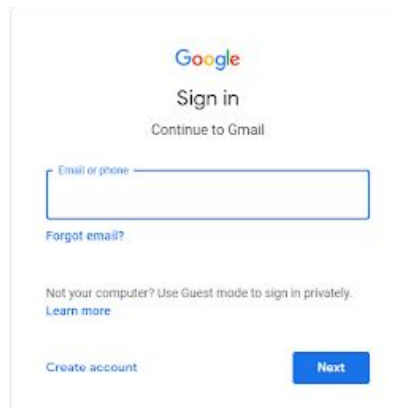

Accessing Gmail, Google Classroom and Classcharts - Pupil Guide

Gmail and Google Classroom

Using a Desktop PC, Laptop, Mac or Chromebook

Open your browser and type **mail.google.com** in the address/search bar, or click this link - <https://mail.google.com/a/paigntonacademy.org> - this will direct you to Gmail sign-in Page

Enter your school email address and click next. Then enter your password for your account and click next. You will then be signed in to your school email account.

Whilst in Gmail to access Google Classroom, select the apps icon in the top right corner